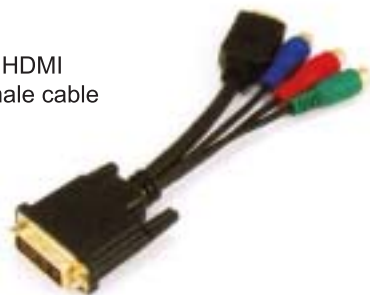

CK9437

DVI(24+1) male to HDMI
Female+3RCA female cable

A:GOLD
B:NICKEL